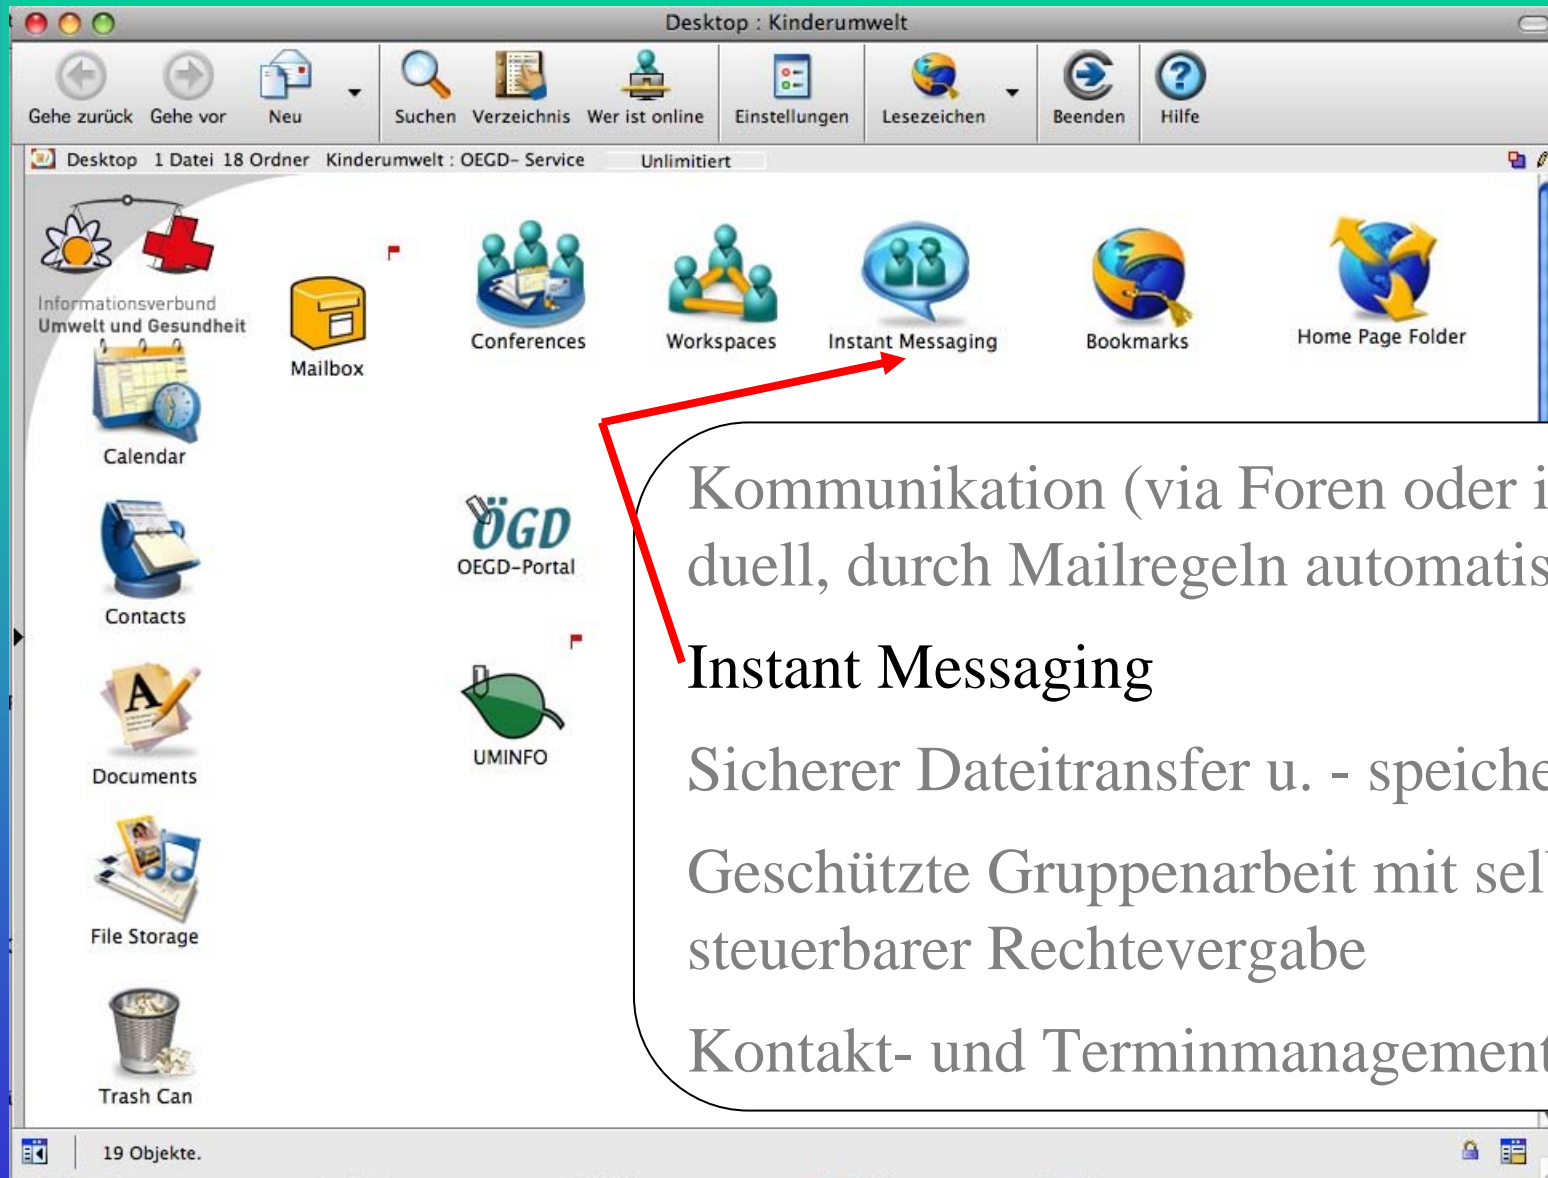

Nutzungsmöglichkeiten ...