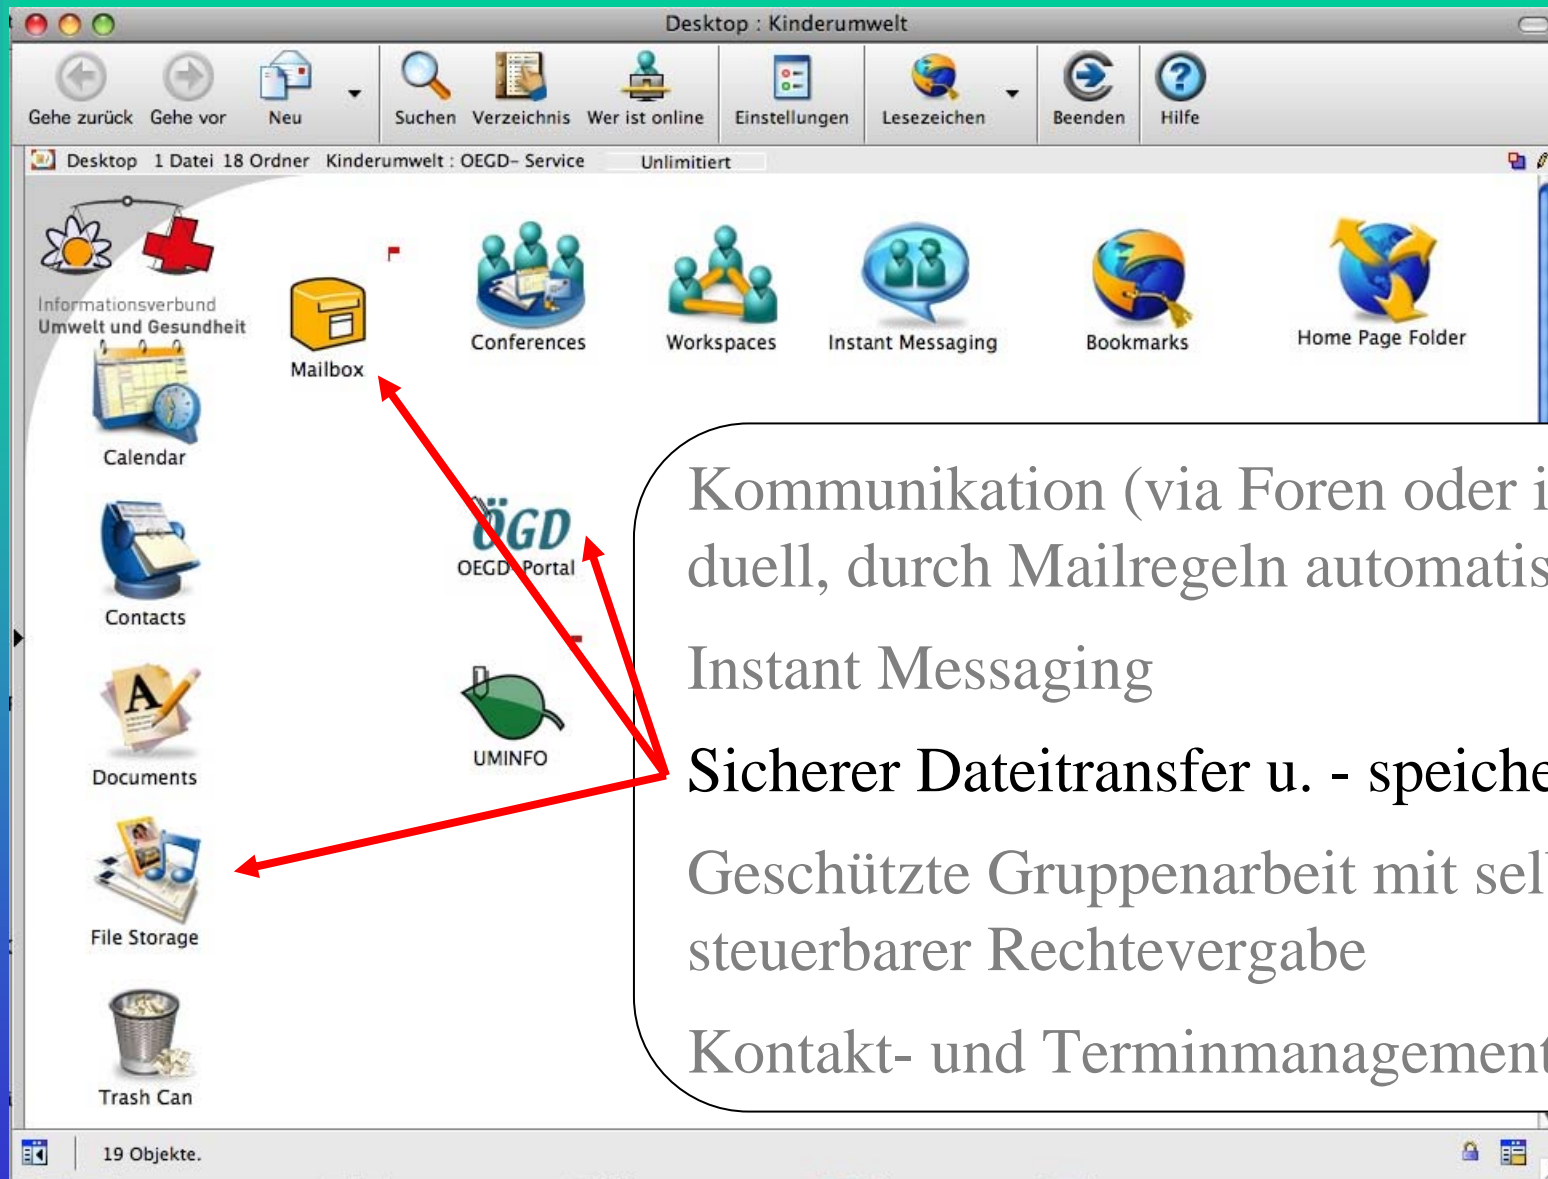

Nutzungsmöglichkeiten ...